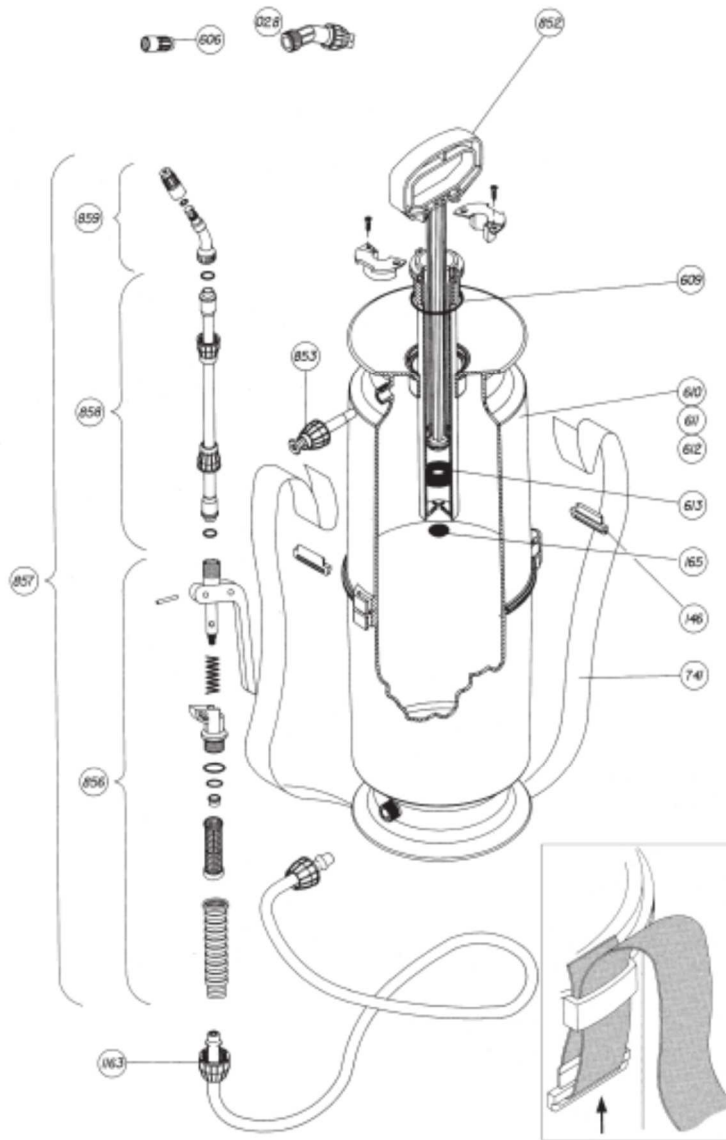

Sprayer Model: IK 6-9-12

IK

Part No	Description
004	Washer Sets IK6/9/12
028	Fan Nozzle
165	Valve Washer
606	Nozzle 0 1
609	Round Joint AN-30
610	IK-6 Tank
611	IK-9 Tank
612	IK-12 Tank
613	Collar Seal
741	Strap With Rings
852	Pump Assembly
853	Safety Valve
856	Trigger Assembly
857	Lance Assembly
858	Lance Tube
859	Elbow with Nozzle
1163	Hose for Acids & Solvents